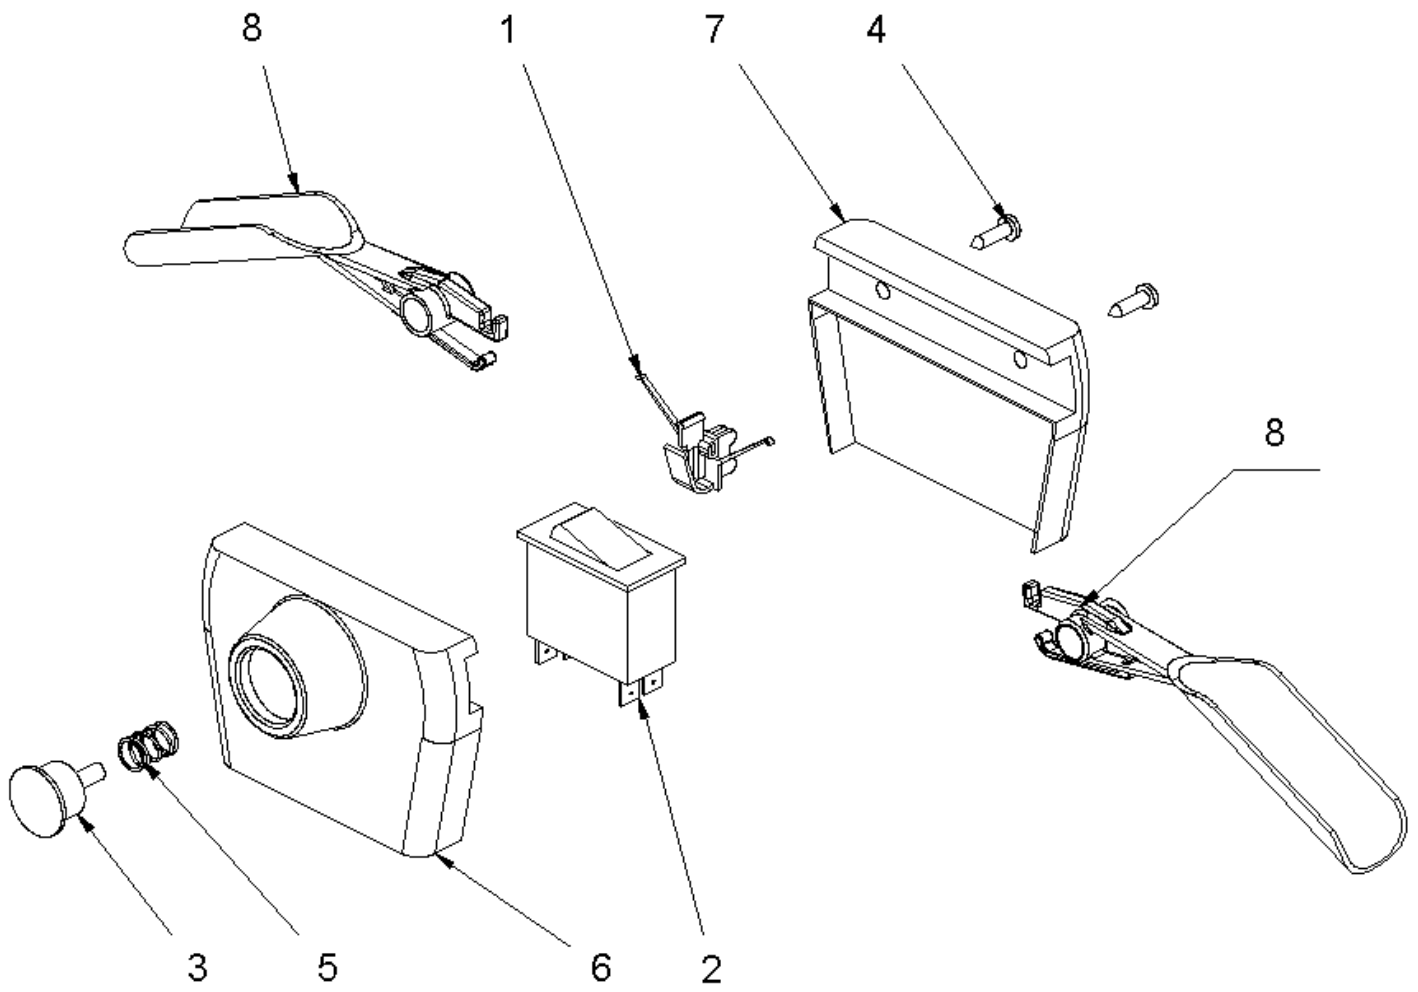

22 Two-hand switch 20A

22 Two-hand switch 20A

Item no.	Article no.	Description	Quantity
1	017449	Switch mechanics for two hand switch	1
2	019538	Switch 20A Mambo	1
3	019539	Push button Mambo	1
4	019540	Pan-head tapping screw 4.2x16 DIN 7981 C	2
5	019541	Pressure spring 11x15x1	1
6	019547	Housing f.2hand switch Mambo	1
7	019548	cover for Two-hand switch Mambo	1
8	019549	Shift handle for two-hand switch Mambo	2